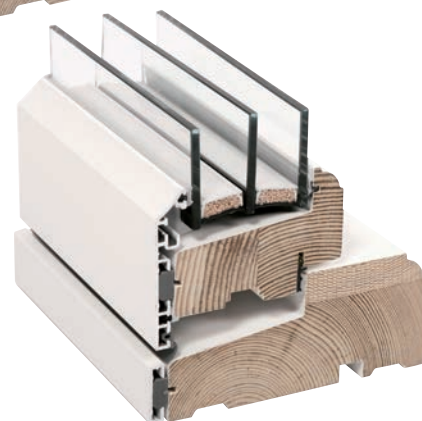

Rational FORMA

Our 'energy-contributing' Rational FORMA windows offer the same excellent properties as Rational FORMAPLUS, but these windows are made entirely from timber. The angled glazing bead and ovolo moulded profile make it an ideal choice for country-style and traditional designs. Rational FORMA ensures that high levels of daylight and solar heat gain are achieved. This free heat is the best energy source available and also provides a healthy and comfortable indoor climate. These windows come with security ironmongery as standard, and are suitable for Passiv Haus buildings.