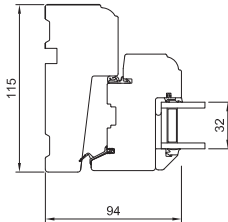

2 Horizontal section jamb