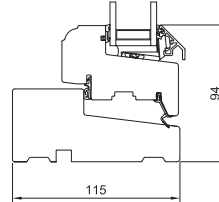

3 Vertical section sill

BEST PERFORMANCE

1,29 U-VALUE W/m²K EU-SIZE	Secured by Design Official Public Security Evaluation
	PART Q COMPLIANT
34 SOUND REDUCTION dB Rw	60 LIFE EXPECTANCY YEARS