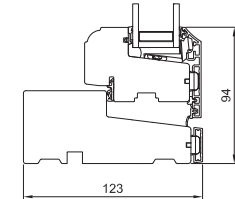

3 Vertical section sill

BEST PERFORMANCE

1,29 U-VALUE W/m²K EU-SIZE	Secured by Design Official Public Security Evaluation
	PART Q COMPLIANT
34 SOUND REDUCTION dB Rw	85 LIFE EXPECTANCY YEARS

Download full set of drawings at www.rationel.ie