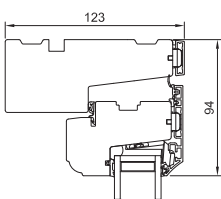

FORMAPLUS

1 Vertical section head

2 Horizontal section jamb

3 Vertical section sill

BEST PERFORMANCE

0,79 U-VALUE <small>W/m²K</small> <small>EU-SIZE</small>	Secured by Design <small>Official Public Security Evaluation</small>
	PART Q COMPLIANT
43 SOUND REDUCTION <small>dB Rw</small>	85 LIFE EXPECTANCY YEARS