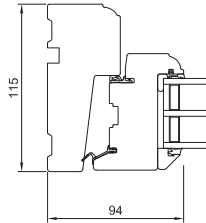

2 Horizontal section jamb