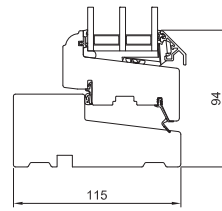

GRANITE COLOURS (FORMAPLUS ONLY)

The colours shown cannot be reproduced exactly.

TECHNICAL INFORMATION

- Minimum/maximum sizes
- Durability tests
- Sectional details

MINIMUM/MAXIMUM SIZES

OPENING FUNCTION	MINIMUM WIDTH	MINIMUM HEIGHT	MAXIMUM WIDTH	MAXIMUM HEIGHT
 TOP GUIDED	358 mm	388 mm	1798 mm	1598 mm
 SIDE HUNG	358 mm	358 mm	948 mm	1798 mm
 SIDE GUIDED	458mm	438 mm	998 mm	1598 mm
 TOP SWING	558 mm	548 mm	1598 mm	1598 mm
 FIXED LIGHT	250 mm	250 mm	2998 mm	2998 mm

WATER TIGHTNESS
600PA

SECTIONAL DETAILS

FORMA

1 Vertical section head

2 Horizontal section jamb

3 Vertical section sill

BEST PERFORMANCE

0,78 U-VALUE <small>W/m²K</small> <small>EU-SIZE</small>	Secured by Design <small>Official Public Security Evaluation</small>
	PART Q COMPLIANT
43 SOUND REDUCTION <small>dB Rw</small>	60 LIFE EXPECTANCY YEARS