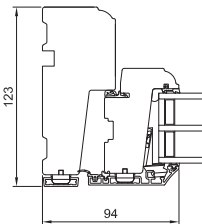

2 Horizontal section jamb