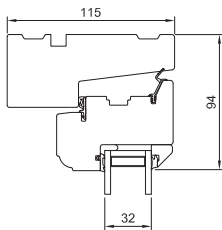

1 Vertical section head