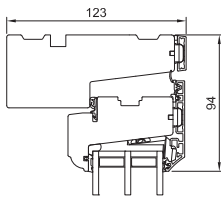

FORMAPLUS

1 Vertical section head