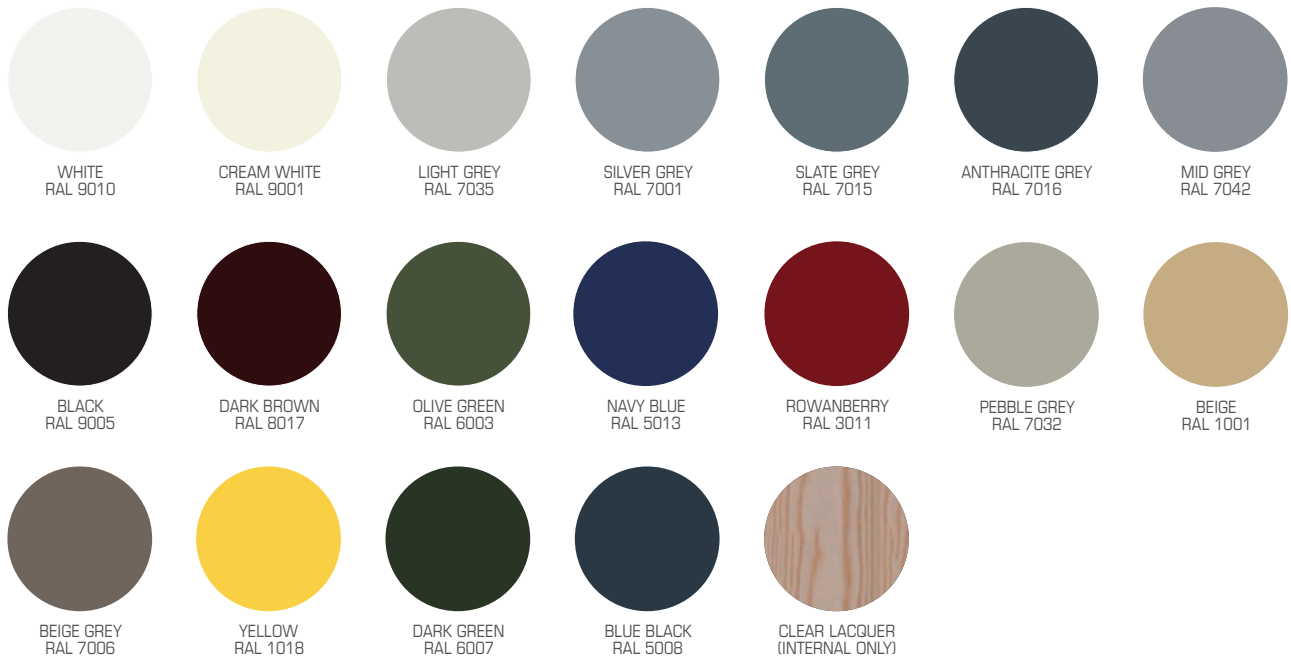

COLOURS

STANDARD RAL COLOURS

The colours shown cannot be reproduced exactly.