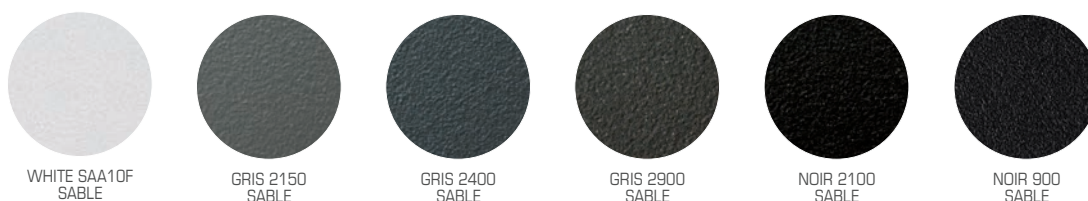

GRANITE COLOURS (FORMAPLUS ONLY)

The colours shown cannot be reproduced exactly.