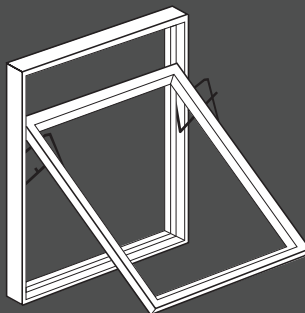

**TOP
SWING**

In everyday operation the fully reversible window functions as a Top Guided window. However it is possible to turn the sash through 170 degrees to clean the glass from the inside.

**SIDE
HUNG**