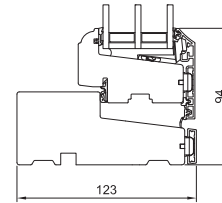

3 Vertical section sill

BEST PERFORMANCE

0,79 U-VALUE W/m²K EU-SIZE	Secured by Design Official Public Security Evaluation
	PART Q COMPLIANT
43 SOUND REDUCTION dB Rw	85 LIFE EXPECTANCY YEARS