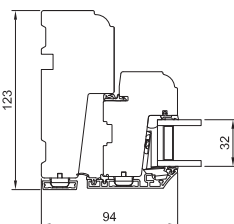

2 Horizontal section jamb