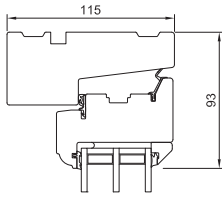

SECTIONAL DETAILS

FORMA

1 Vertical section head