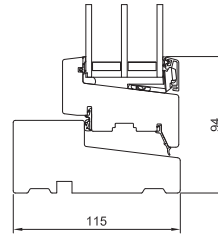

# MINIMUM/MAXIMUM SIZES

OPENING FUNCTION	MINIMUM WIDTH	MINIMUM HEIGHT	MAXIMUM WIDTH	MAXIMUM HEIGHT
 TOP GUIDED	358 mm	388 mm	1798 mm	1598 mm
 SIDE HUNG	358 mm	358 mm	948 mm	1798 mm
 SIDE GUIDED	458mm	438 mm	998 mm	1598 mm
 TOP SWING	558 mm	548 mm	1598 mm	1598 mm
 FIXED LIGHT	250 mm	250 mm	2998 mm	2998 mm
 TILT AND TURN	500 mm	510 mm	1300 mm	2400 mm

## AURA

1 Vertical section head

2 Horizontal section jamb

3 Vertical section sill

1 Vertical section head

2 Horizontal section jamb

3 Vertical section sill