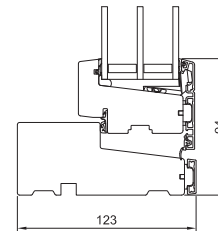

# MINIMUM/MAXIMUM SIZES

OPENING FUNCTION	MINIMUM WIDTH	MINIMUM HEIGHT	MAXIMUM WIDTH	MAXIMUM HEIGHT
 TOP GUIDED	358 mm	388 mm	1798 mm	1598 mm
 SIDE HUNG	358 mm	358 mm	948 mm	1798 mm
 SIDE GUIDED	458mm	438 mm	998 mm	1598 mm
 TOP SWING	558 mm	548 mm	1598 mm	1598 mm
 FIXED LIGHT	250 mm	250 mm	2998 mm	2998 mm
 TILT AND TURN	500 mm	510 mm	1300 mm	2400 mm

## AURA

1 Vertical section head

2 Horizontal section jamb

3 Vertical section sill

1 Vertical section head

2 Horizontal section jamb

3 Vertical section sill

## AURAPLUS

1 Vertical section head

2 Horizontal section jamb

3 Vertical section sill

1 Vertical section head

2 Horizontal section jamb

3 Vertical section sill

4 Tilt & Turn vertical section sill