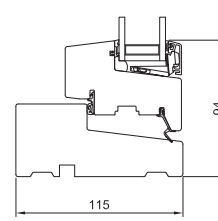

# MINIMUM/MAXIMUM SIZES

OPENING FUNCTION	MINIMUM WIDTH	MINIMUM HEIGHT	MAXIMUM WIDTH	MAXIMUM HEIGHT
 TOP GUIDED	358 mm	388 mm	1798 mm	1598 mm
 SIDE HUNG	358 mm	358 mm	948 mm	1798 mm
 SIDE GUIDED	458mm	438 mm	998 mm	1598 mm
 TOP SWING	558 mm	548 mm	1598 mm	1598 mm
 FIXED LIGHT	250 mm	250 mm	2998 mm	2998 mm
 TILT AND TURN	500 mm	510 mm	1300 mm	2400 mm

## AURA

1 Vertical section head

2 Horizontal section jamb

3 Vertical section sill

1 Vertical section head

2 Horizontal section jamb

3 Vertical section sill