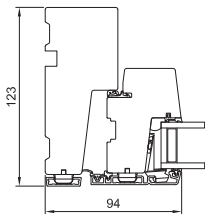

# MINIMUM/MAXIMUM SIZES

OPENING FUNCTION	MINIMUM WIDTH	MINIMUM HEIGHT	MAXIMUM WIDTH	MAXIMUM HEIGHT
 TOP GUIDED	358 mm	388 mm	1798 mm	1598 mm
 SIDE HUNG	358 mm	358 mm	948 mm	1798 mm
 SIDE GUIDED	458mm	438 mm	998 mm	1598 mm
 TOP SWING	558 mm	548 mm	1598 mm	1598 mm
 FIXED LIGHT	250 mm	250 mm	2998 mm	2998 mm
 TILT AND TURN	500 mm	510 mm	1300 mm	2400 mm

## AURA

1 Vertical section head

2 Horizontal section jamb

3 Vertical section sill

1 Vertical section head

2 Horizontal section jamb

3 Vertical section sill

## AURAPLUS

1 Vertical section head

2 Horizontal section jamb

3 Vertical section sill

1 Vertical section head

2 Horizontal section jamb

3 Vertical section sill

4 Tilt & Turn vertical section sill