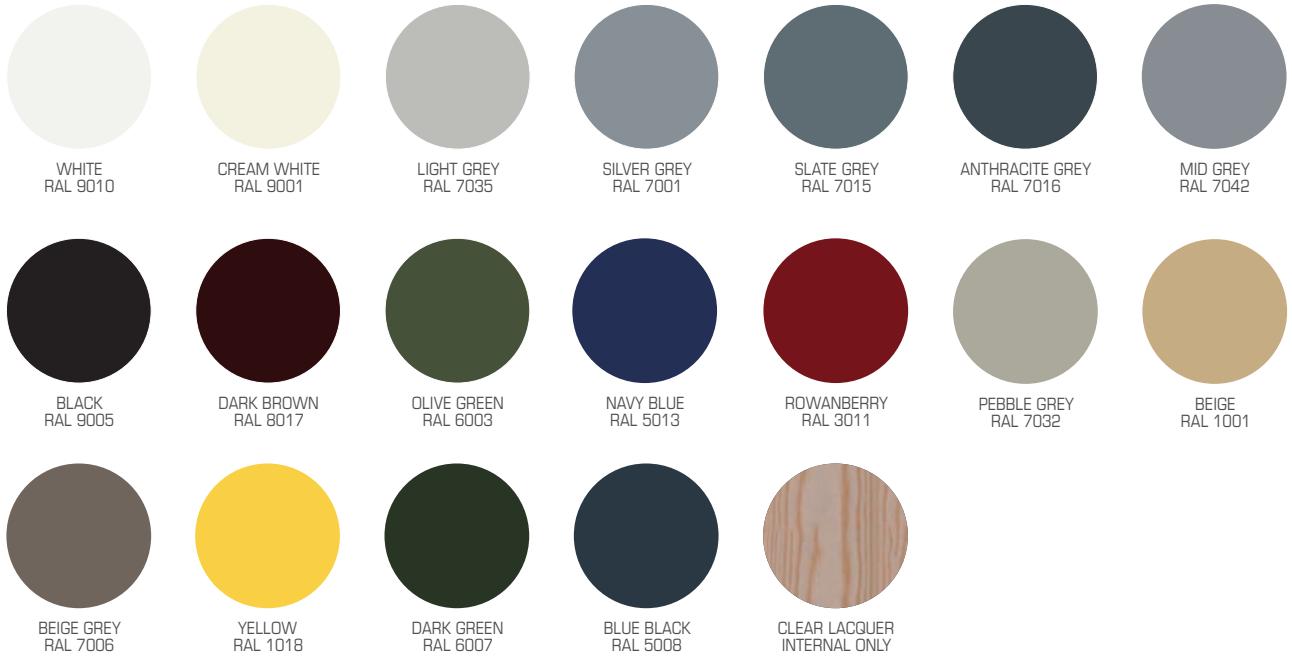

# COLOURS

## STANDARD RAL COLOURS

The colours shown cannot be reproduced exactly.

## GRANITE COLOURS (AURAPLUS ONLY)

The colours shown cannot be reproduced exactly.

---