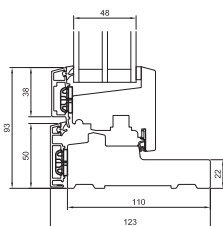

# MINIMUM/MAXIMUM SIZES

OPENING FUNCTION	MINIMUM WIDTH	MINIMUM HEIGHT	MAXIMUM WIDTH	MAXIMUM HEIGHT
 TOP GUIDED	358 mm	388 mm	1798 mm	1598 mm
 SIDE HUNG	358 mm	358 mm	948 mm	1798 mm
 SIDE GUIDED	458mm	438 mm	998 mm	1598 mm
 TOP SWING	558 mm	548 mm	1598 mm	1598 mm
 FIXED LIGHT	250 mm	250 mm	2998 mm	2998 mm
 TILT AND TURN	500 mm	510 mm	1300 mm	2400 mm

## AURA

1 Vertical section head

2 Horizontal section jamb

3 Vertical section sill

1 Vertical section head

2 Horizontal section jamb

3 Vertical section sill

## AURAPLUS

1 Vertical section head

2 Horizontal section jamb

3 Vertical section sill

1 Vertical section head

2 Horizontal section jamb

3 Vertical section sill

4 Tilt & Turn vertical section sill