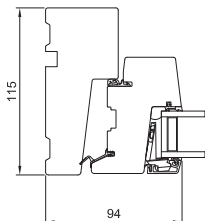

# MINIMUM/MAXIMUM SIZES

OPENING FUNCTION	MINIMUM WIDTH	MINIMUM HEIGHT	MAXIMUM WIDTH	MAXIMUM HEIGHT
 TOP GUIDED	358 mm	388 mm	1798 mm	1598 mm
 SIDE HUNG	358 mm	358 mm	948 mm	1798 mm
 SIDE GUIDED	458mm	438 mm	998 mm	1598 mm
 TOP SWING	558 mm	548 mm	1598 mm	1598 mm
 FIXED LIGHT	250 mm	250 mm	2998 mm	2998 mm
 TILT AND TURN	500 mm	510 mm	1300 mm	2400 mm

## AURA

1 Vertical section head

2 Horizontal section jamb

3 Vertical section sill

1 Vertical section head

2 Horizontal section jamb

3 Vertical section sill

## AURAPLUS

1 Vertical section head

2 Horizontal section jamb

3 Vertical section sill

1 Vertical section head

2 Horizontal section jamb

3 Vertical section sill

4 Tilt & Turn vertical section sill