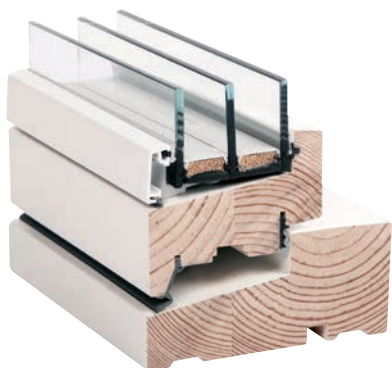

TIMBER & TIMBER/ALUMINIUM

Rationel AURA

Our 'energy-contributing' Rationel AURA windows offer the same excellent properties as Rationel AURAPLUS, but these windows are made entirely from timber. You can therefore combine a beautiful natural look with a clean contemporary design for modern buildings and Passiv Haus. Rationel AURA ensures that high levels of daylight and solar heat gain are achieved. This free heat is the best energy source available and also provides a healthy and comfortable indoor climate. These windows come with security ironmongery as standard, and are suitable for Passiv Haus buildings.

Rationel AURAPLUS

The design of AURAPLUS is slim and elegant, creating a stylish overall architectural appearance, whether you are building a new house or refurbishing an existing one. The slim design also allows maximum natural light into the home. Made from timber, with external aluminium cladding, Rationel AURAPLUS offers all the benefits of natural wood on the inside and easy maintenance on the outside. The range is available with security ironmongery as standard, and are suitable for Passiv Haus buildings.

Rationel AURA & Rationel AURAPLUS come with security hardware as standard to meet SBD requirements. The vast majority of timber originates from FSC-certified forests. Read more at www.rationel.ie