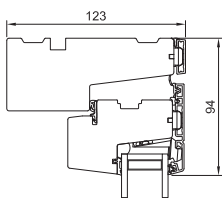

# MINIMUM/MAXIMUM SIZES

OPENING FUNCTION	MINIMUM WIDTH	MINIMUM HEIGHT	MAXIMUM WIDTH	MAXIMUM HEIGHT
 TOP GUIDED	358 mm	388 mm	1798 mm	1598 mm
 SIDE HUNG	358 mm	358 mm	948 mm	1798 mm
 SIDE GUIDED	458mm	438 mm	998 mm	1598 mm
 TOP SWING	558 mm	548 mm	1598 mm	1598 mm
 FIXED LIGHT	250 mm	250 mm	2998 mm	2998 mm
 TILT AND TURN	500 mm	510 mm	1300 mm	2400 mm

## AURA

1 Vertical section head

2 Horizontal section jamb

3 Vertical section sill

1 Vertical section head

2 Horizontal section jamb

3 Vertical section sill

## AURAPLUS

1 Vertical section head

2 Horizontal section jamb

3 Vertical section sill

1 Vertical section head

2 Horizontal section jamb

3 Vertical section sill

4 Tilt & Turn vertical section sill