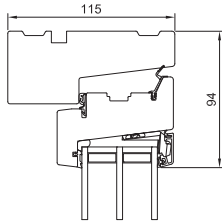

SECTIONAL DETAILS

AURA

1 Vertical section head