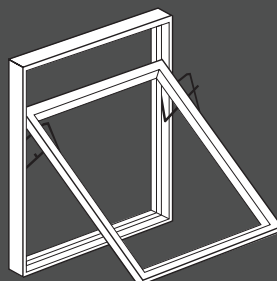

# OPENING TYPES

**TOP  
GUIDED**

Top Guided windows are a simple, elegant and user-friendly design. Opening is controlled by tracks and slides. When opening the window the top of the sash slides downwards as the bottom of the sash opens outwards. Adjustable friction ironmongery allows an almost infinite choice of open positions.