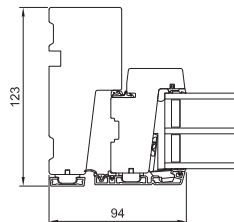

2 Horizontal section jamb