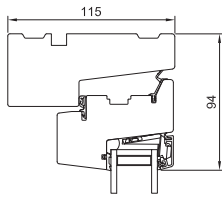

# MINIMUM/MAXIMUM SIZES

OPENING FUNCTION	MINIMUM WIDTH	MINIMUM HEIGHT	MAXIMUM WIDTH	MAXIMUM HEIGHT
 TOP GUIDED	358 mm	388 mm	1798 mm	1598 mm
 SIDE HUNG	358 mm	358 mm	948 mm	1798 mm
 SIDE GUIDED	458mm	438 mm	998 mm	1598 mm
 TOP SWING	558 mm	548 mm	1598 mm	1598 mm
 FIXED LIGHT	250 mm	250 mm	2998 mm	2998 mm
 TILT AND TURN	500 mm	510 mm	1300 mm	2400 mm

## AURA

1 Vertical section head

2 Horizontal section jamb

3 Vertical section sill

1 Vertical section head

2 Horizontal section jamb

3 Vertical section sill