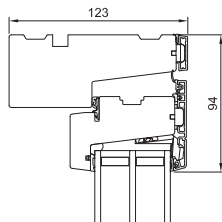

AURAPLUS

1 Vertical section head