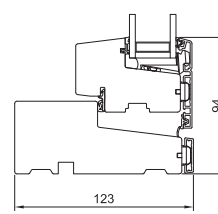

# MINIMUM/MAXIMUM SIZES

OPENING FUNCTION	MINIMUM WIDTH	MINIMUM HEIGHT	MAXIMUM WIDTH	MAXIMUM HEIGHT
 TOP GUIDED	358 mm	388 mm	1798 mm	1598 mm
 SIDE HUNG	358 mm	358 mm	948 mm	1798 mm
 SIDE GUIDED	458mm	438 mm	998 mm	1598 mm
 TOP SWING	558 mm	548 mm	1598 mm	1598 mm
 FIXED LIGHT	250 mm	250 mm	2998 mm	2998 mm
 TILT AND TURN	500 mm	510 mm	1300 mm	2400 mm

## AURA

1 Vertical section head

2 Horizontal section jamb

3 Vertical section sill

1 Vertical section head

2 Horizontal section jamb

3 Vertical section sill

## AURAPLUS

1 Vertical section head

2 Horizontal section jamb

3 Vertical section sill

1 Vertical section head

2 Horizontal section jamb

3 Vertical section sill

4 Tilt & Turn vertical section sill